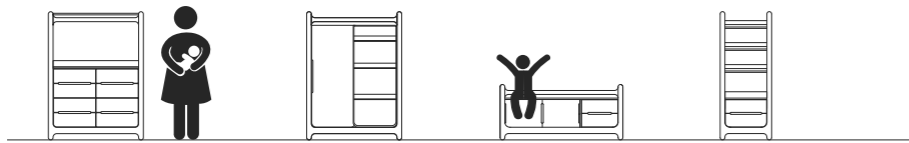

H WARDROBE

white and black
size 120 x 60 x 162cm

Storage does not have to be bulky or dull!
This Perfect-sized wardrobe with unique
sliding doors – for your newborn to teen.