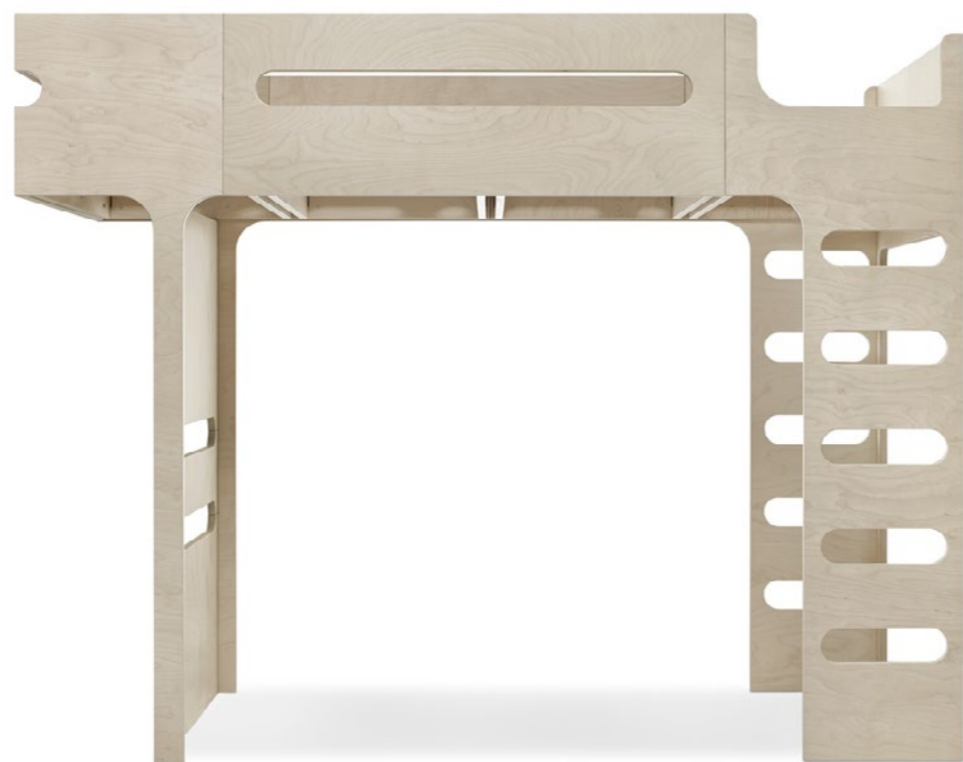

# F BUNK BED

designed for kids age 6+  
size 205 x 95 x 162cm

Iconic F bunk bed is a full-size bed for children. A real wow factor for your child and any guests peeking into the room!

F BUNK BED natural F-01N