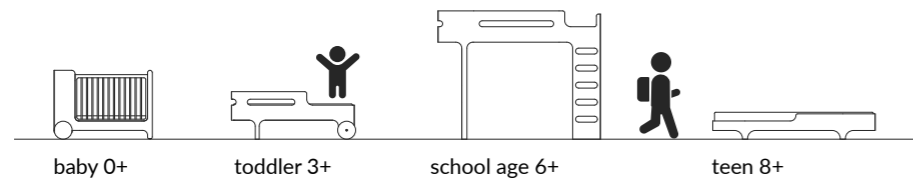

# ROCKING BABY COT *NEW*

designed for 0+  
size 120 x 60 x 60cm

Inspired by the gentle movements of a parent cradling a child, the rocking cot helps the baby to feel secure and calm, making it easier to drift off to sleep.