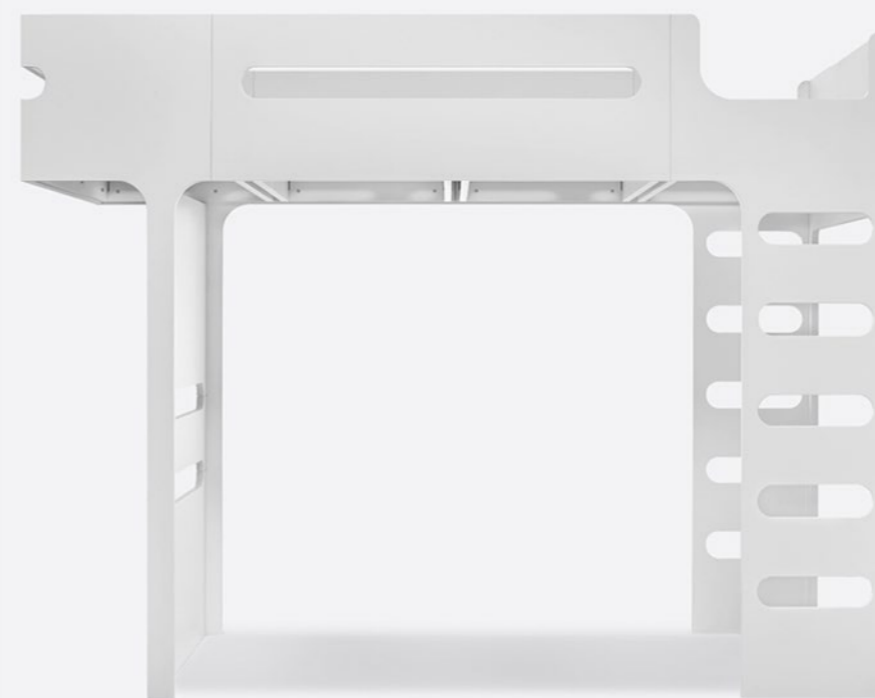

F BUNK BED

Natural, White, Black

F BUNK BED white F-01W