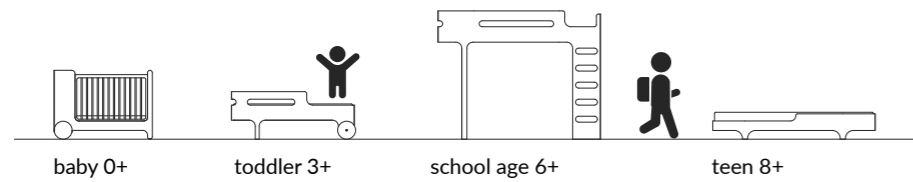

## A TEEN BED

designed for kids age 8+  
size 205 x 80/95/125 x 35cm

This elegant single bed will keep your kid's room stylish and clean. For children age 8+ or younger with the A bed rail. Available in three mattress widths: 75cm, 90cm, and 120cm.