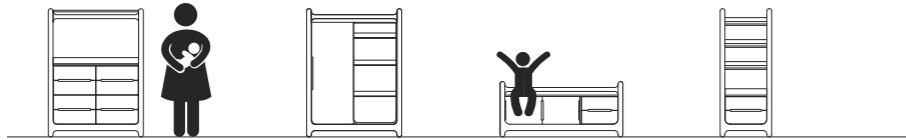

# CHANGING UNIT

*NEW*

for the H Dresser  
size 115 x 72 x 1cm

The Changing Unit is a perfect match for the H dresser. Enjoy additional space and comfort for your baby's daily routine. Crafted with the same premium Finish plywood as the dresser's frame, it creates a seamless and harmonious look.