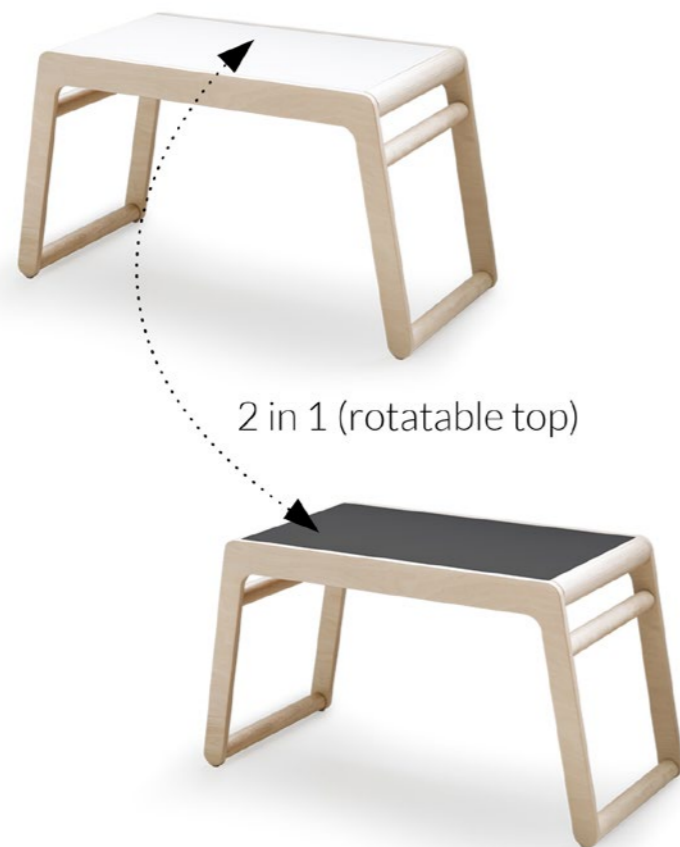

# K DESK

designed for kids age 6+  
size 80 x 75 x 75/130 cm

Eye-catching desk with a soft-closing lid.  
It has a full-height worktop that is ideal for  
school age children and even for adults.

**K DESK** natural K-01N

## K DESK

Natural, White, Black

K DESK white K-01W

K DESK black K-01B

**PLAYROOM FOR LITTLE CREATIVE**  
B table with the B bench for hours of play and storage to keep it all organized after the fun.

## B TABLE

designed for kids age 3+  
size 110 x 50 x 60 cm

A perfect table with hidden drawers for all creative kids ages 3 to 10. It's big enough that parents can sit quite comfortably at this table too!