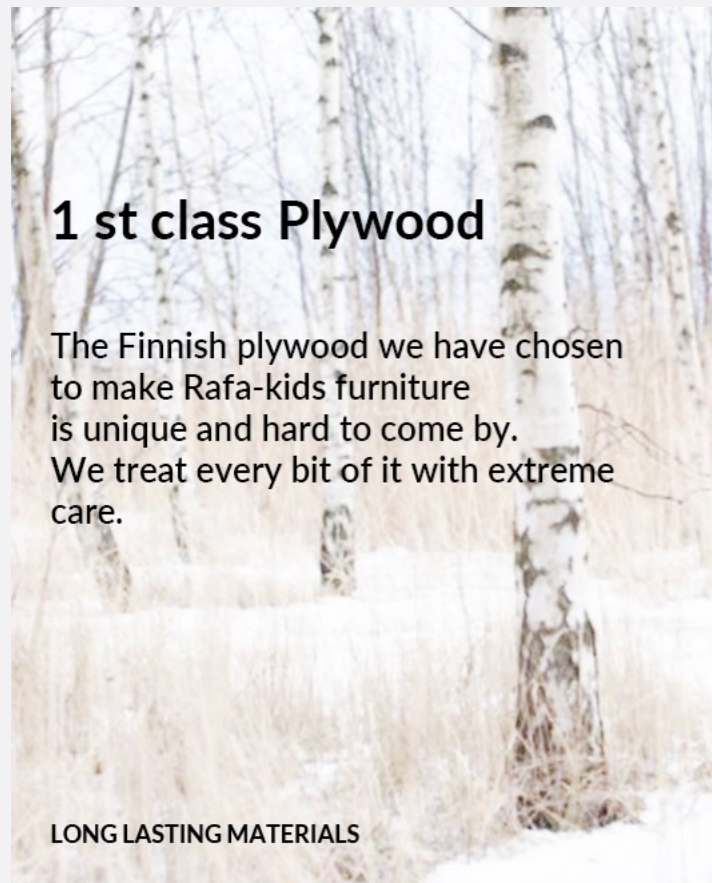

Sustainable since 2012

Rafa-kids furniture is made in an eco-conscious way. From sourcing materials, producing in a modern sustainable factory in Poland, and minimalising waste. Our furniture is well-made by real craftsmen with care for details. It will pass the test of time and be used for generations.