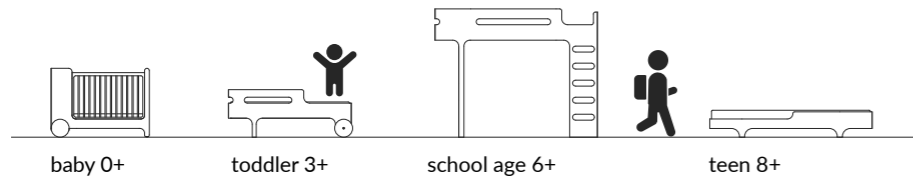

R TODDLER BED

designed for kids age 3+
size 150 x 70 x 14cm

Playful 'bed with wheels' for toddlers.
First big bed - never to forget!