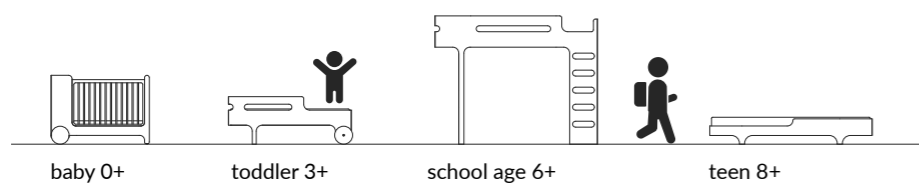

# F BUNK BED

designed for kids age 6+  
size 205 x 95 x 162cm

Iconic F bunk bed is a full-size bed for children. A real wow factor for your child and any guests peeking into the room!

F BUNK BED natural F-01N