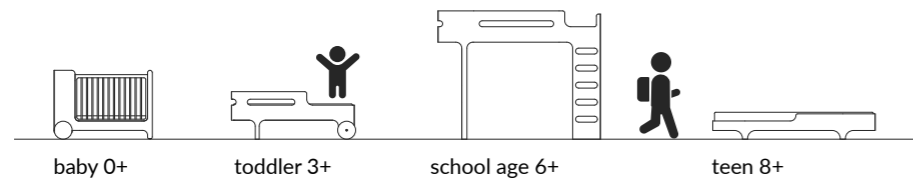

A BED RAIL

fitting only A teen beds
size 97,5 x 26 x 3cm

Bed rail for Rafa-kids A teen beds. Make a big bed safe and cosy for your little ones. Features a pocket for favourite books and a metal rod for magnets or toys – and you can hang it on the wall!